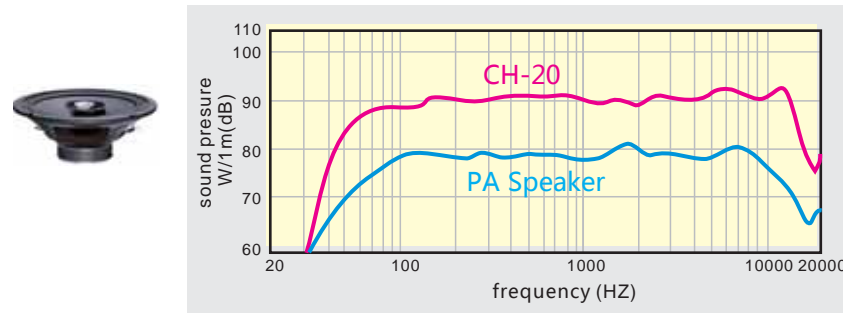

CH-20 Hi-Fi Speaker

Are you still worrying about how to provide the better sound environment to the future classroom?

Never hesitate, CH-20 Hi-Fi speaker can provide you with the best proposal.

Center / Ceiling is the best speaker position to create the uniform sound level in the classroom.

Full range, high sound quality. Music and vocals can express reality well.

The adoption of Class D digital power amplifier and 20W high-efficiency speaker design makes the output sensitivity up to 92dB.

The speaker built-in echo tube design presents stereo sound in bass to make people immersed in the high quality surround atmosphere and endless auditory feast.

The speaker built-in echo tube design presents stereo sound in bass to make people immersed in the high quality surround atmosphere and endless auditory feast.

Specification

Model	CH-20
Speaker spec.	
Amplifier	Class D
Wattage Output	20W Stereo
Speaker spec.	2.75" 5W/8Ω x2 full rang (high performance speaker)
SPL(Sound Pressure Level)	92sB/W
Frequency Response	50Hz ~20kHz
Dimension	254.1 x 250 x 90mm
Weight	1.5Kg
Power Supply	Switching Power Supply DC12V/2A
Input	Audio in x1, DC in x1
Audio Auto Off	60sec
Accessories	Power code x1, Power adapter x1, 3.5mm audio cable x1, Sponges