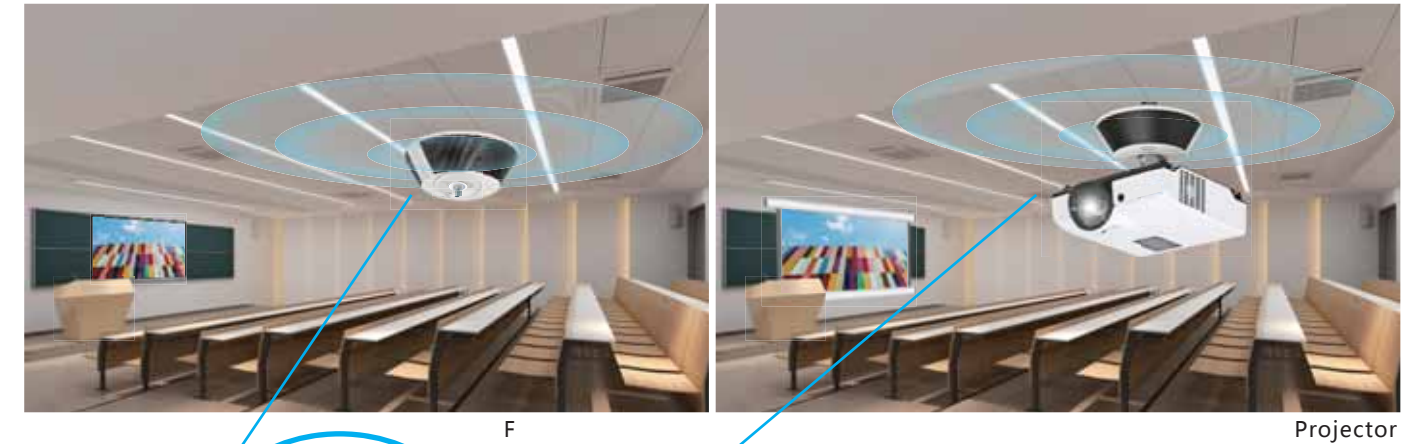

CH-20 Hi-Fi Speaker

Are you still worrying about how to provide the better sound environment to the future classroom?

Never hesitate, CH-20 Hi-Fi speaker can provide you with the best proposal.

Center / Ceiling is the best speaker position to create the uniform sound level in the classroom.

The speaker built-in echo tube design presents stereo sound in bass to make people immersed in the high quality surround atmosphere and endless auditory feast.

The speaker built-in echo tube design presents stereo sound in bass to make people immersed in the high quality surround atmosphere and endless auditory feast.

Patented design, unique two parts hook method, convenient and easy installation.

The speakers installed at the front of the classroom are in a dilemma that they can be heard clearly at front but blurred in the back. The unique patented installation design of the CH-20 is easy to install in the center ceiling of the classroom creating a surround sound effect allowing the clearest and best sound quality in all space.

CH-20W Hi-Fi speaker allows teaching and presentations to clear sound quality. It can be used with flat panel displays or projectors to create the smart classroom.

Unique speaker installation design adopts two parts hook method to complete.
Patents award in Taiwan, Japan, the United States, Europe and China.