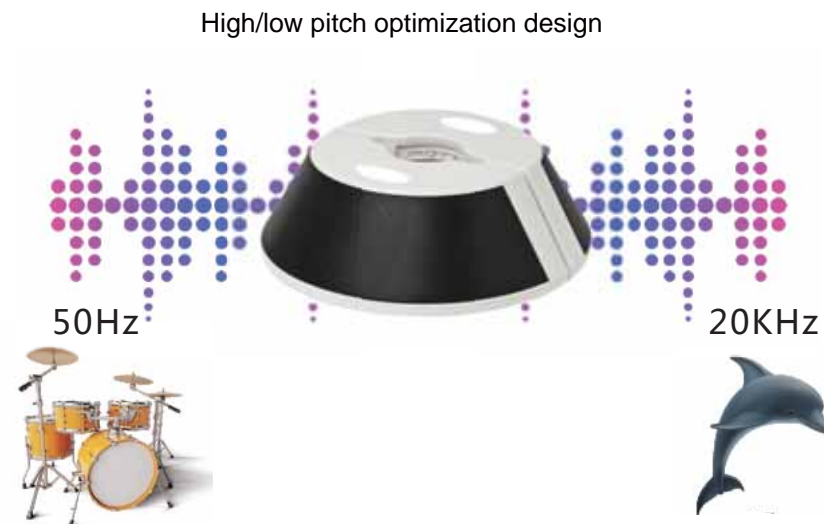

CH-20 Hi-Fi Speaker

Are you still worrying about how to provide the better sound environment to the future classroom?

Never hesitate, CH-20 Hi-Fi speaker can provide you with the best proposal.

Center / Ceiling is the best speaker position to create the uniform sound level in the classroom.

Full range, high sound quality. Music and vocals can express reality well.

The adoption of Class D digital power amplifier and 20W high-efficiency speaker design makes the output sensitivity up to 92dB.

The speaker built-in echo tube design presents stereo sound in bass to make people immersed in the high quality surround atmosphere and endless auditory feast.

The speaker built-in echo tube design presents stereo sound in bass to make people immersed in the high quality surround atmosphere and endless auditory feast.

Patented design, unique two parts hook method, convenient and easy installation.

The speakers installed at the front of the classroom are in a dilemma that they can be heard clearly at front but blurred in the back. The unique patented installation design of the CH-20 is easy to install in the center ceiling of the classroom creating a surround sound effect allowing the clearest and best sound quality in all space.