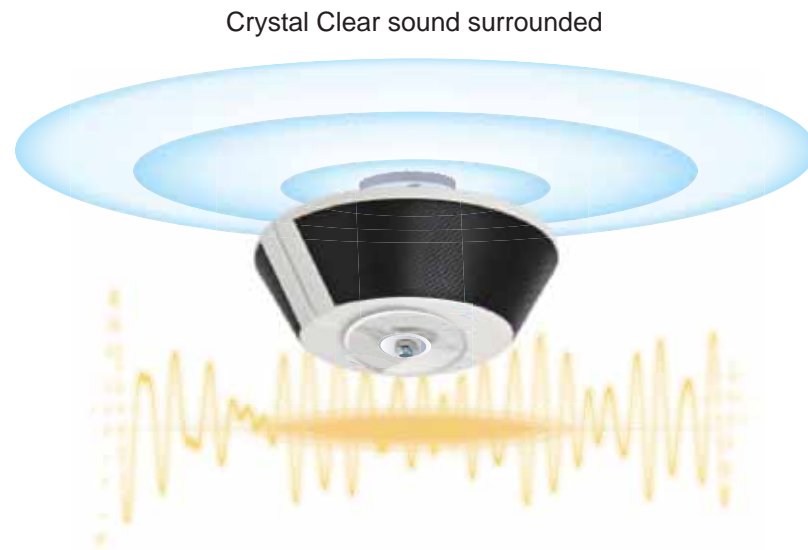

CH-20 Hi-Fi Speaker

Are you still worrying about how to provide the better sound environment to the future classroom?

Never hesitate, CH-20 Hi-Fi speaker can provide you with the best proposal.

Center / Ceiling is the best speaker position to create the uniform sound level in the classroom.

Full range, high sound quality. Music and vocals can express reality well.

The adoption of Class D digital power amplifier and 20W high-efficiency speaker design makes the output sensitivity up to 92dB.

The speaker built-in echo tube design presents stereo sound in bass to make people immersed in the high quality surround atmosphere and endless auditory feast.

The speaker built-in echo tube design presents stereo sound in bass to make people immersed in the high quality surround atmosphere and endless auditory feast.

Patented design, unique two parts hook method, convenient and easy installation.

The speakers installed at the front of the classroom are in a dilemma that they can be heard clearly at front but blurred in the back. The unique patented installation design of the CH-20 is easy to install in the center ceiling of the classroom creating a surround sound effect allowing the clearest and best sound quality in all space.