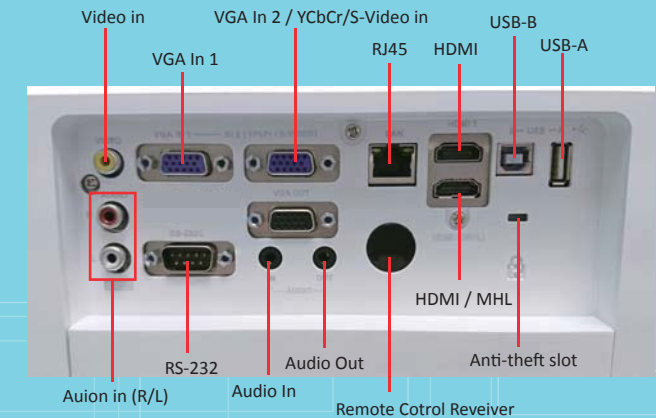

I/O Terminals

*specifications subject to change without notice.