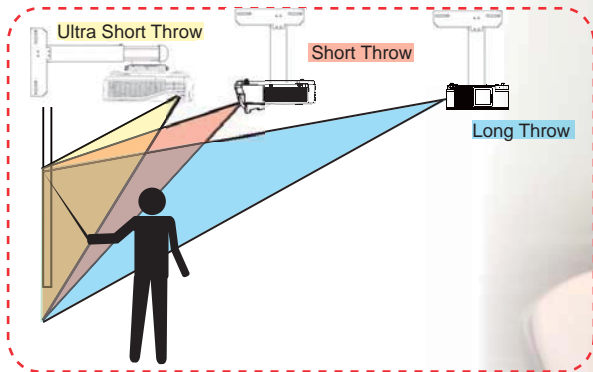

C700 series

- New light source- LCD HLD

- Brilliance display.
- 20,000 lamp life.

- Excellent image expression

- Brightness : 4500lm
- Color : 3LCD- HLD technology
- Contrast : 50000 : 1

- Plentiful I/O interface

- HDMI x 2
- Keystone correction : H/V, Auto, 4-corners, Pincushion*, Barrel*
- Memory viewer (optional)

*WUXGA model doesn't support this function.

- Ultra Short Throw Distance Projection

- 80" @ 55.1cm